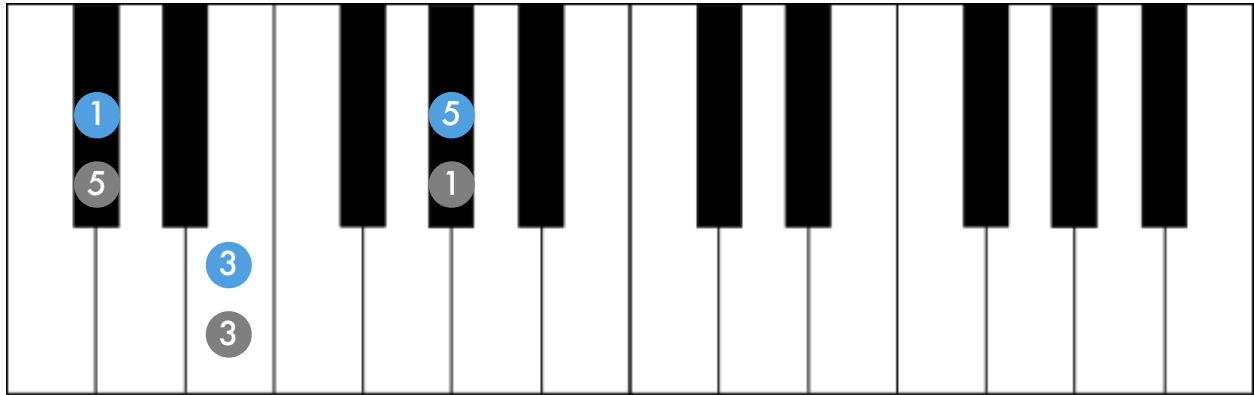

Root Position

Minor Chords For Piano

R

L

C Minor

F Minor

Bb Minor

Eb Minor

Root Position

Minor Chords For Piano

R

L

A^b Minor

D^b Minor

F[#] Minor

B Minor