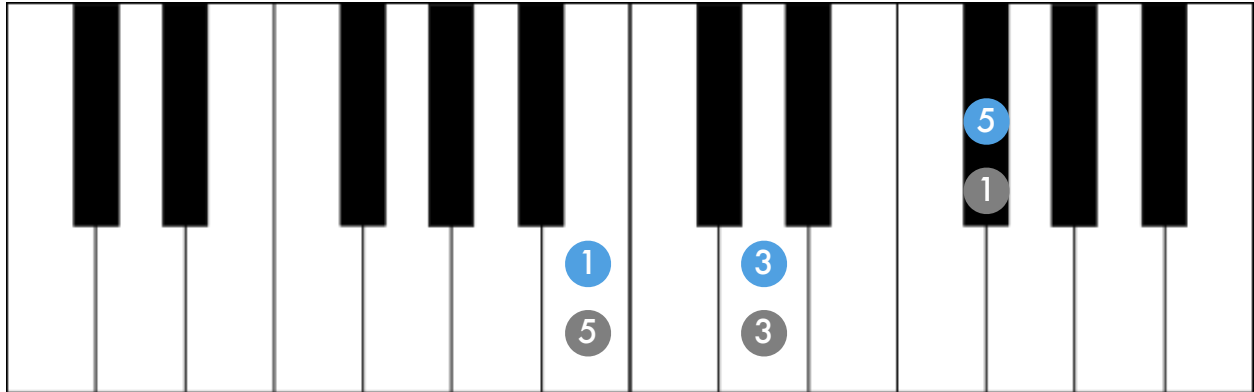

Root Position

Minor Chords For Piano

R

L

C Minor

F Minor

Bb Minor

Eb Minor

Root Position

Minor Chords For Piano

R

L

A^b Minor

D^b Minor

F[#] Minor

B Minor