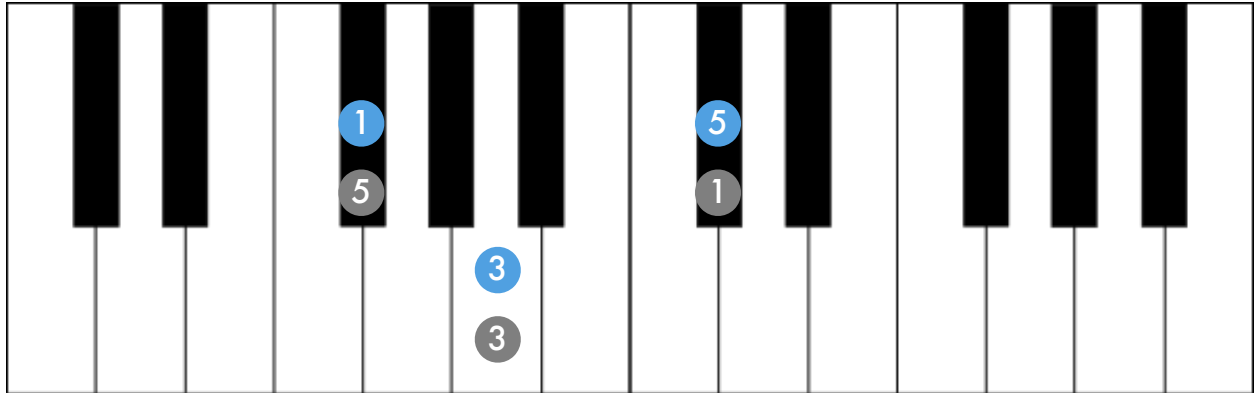

Root Position

Minor Chords For Piano

R

L

C Minor

F Minor

Bb Minor

Eb Minor

Root Position

Minor Chords For Piano

R

L

A^b Minor

D^b Minor

F[#] Minor

B Minor